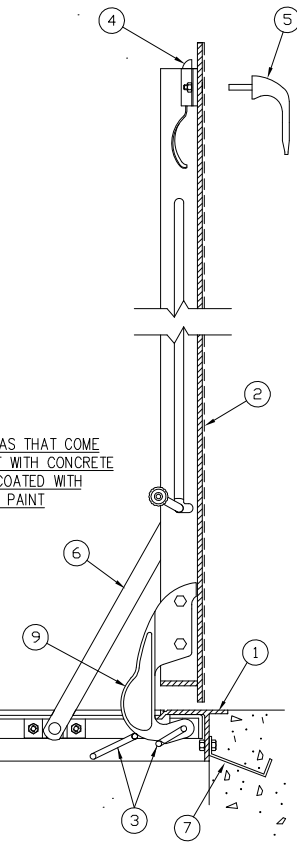

SPECIFICATIONS

1. EXTRUDED ALUMINUM FRAME
2. 1/4" ALUMINUM DIAMOND PLATE COVER
3. TORSION/CAM OPERATING MECHANISM
4. STANDARD SLAM LOCK
5. REMOVABLE SQUARE KEY WRENCH
6. BILCO AUTOMATIC HOLD OPEN ARM W/ RED VINYL GRIP
7. 1/8" X 1" STEEL ANCHOR STRAP
8. CONTINUOUS NEOPRENE CUSHION
9. STEEL CAST HINGES
10. LOCK STRIKE
11. GUIDE ARM (IF REQ'D)

SHOP FINISH:
ALUMINUM: MILL FINISH
HARDWARE: ZINC PLATED & CHROMATE SEALED
(UNLESS OTHERWISE SPECIFIED)

REINFORCED FOR 150 LBS. PER SQ. FT.
(732 KG. PER SQ. METER) LIVE LOAD

INSTALLER NOTES:

- A. USE CAUTION. COVER IS SPRING LOADED. DO NOT REMOVE SAFETY SHIPPING BOLT UNTIL UNIT IS TO BE INSTALLED AND IN NORMAL HORIZONTAL OPERATING POSITION.
- B. BEFORE ANCHORING IN PLACE OPEN AND CLOSE DOOR. CHECK TO SEE THAT THE DOOR IN THE CLOSED POSITION RESTS ON THE FRAME ALL AROUND. IF NOT, SHIM UNDER THE FRAME AT THE PROPER CORNER.

CUSTOMER:

P.O. N°

JOB:

SALES REP:

Manufacturers of Doors for Special Services
Bilco® THE BILCO COMPANY
New Haven, Connecticut 06505

SINGLE LEAF ACCESS DOOR TYPE K - INTERIOR

QTY	TYPE	SIZE	
		WIDTH	LENGTH
☐	K-1	2'-0" x 2'-0"	2'-0" x 2'-0"
		[610mm] x [610mm]	[610mm] x [610mm]
☐	K-2	2'-6" x 2'-6"	2'-6" x 2'-6"
		[762mm] x [762mm]	[762mm] x [762mm]
☐	K-3	3'-0" x 2'-6"	3'-0" x 2'-6"
		[914mm] x [762mm]	[914mm] x [762mm]
☐	K-4	3'-0" x 3'-0"	3'-0" x 3'-0"
		[914mm] x [914mm]	[914mm] x [914mm]
☐	K-5	3'-6" x 3'-6"	3'-6" x 3'-6"
		[1065mm] x [1065mm]	[1065mm] x [1065mm]

For more information
Or to buy this product
[Click here](#)