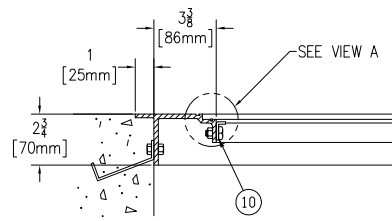

SPECIFICATIONS

1. EXTRUDED ALUMINUM FRAME
2. 1/4" ALUMINUM DIAMOND PLATE COVER
3. TORSION/CAM OPERATING MECHANISM
4. STANDARD SLAM LOCK
5. REMOVABLE SQUARE KEY WRENCH
6. BILCO AUTOMATIC HOLD OPEN ARM W/ RED VINYL GRIP
7. 1/8" X 1" STEEL ANCHOR STRAP
8. CONTINUOUS NEOPRENE CUSHION
9. STEEL CAST HINGES
10. LOCK STRIKE
11. GUIDE ARM (IF REQ'D)

SHOP FINISH:
ALUMINUM: MILL FINISH
HARDWARE: ZINC PLATED & CHROMATE SEALED
(UNLESS OTHERWISE SPECIFIED)

REINFORCED FOR 150 LBS. PER SQ. FT.
(732 KG. PER SQ. METER) LIVE LOAD

INSTALLER NOTES:

- A. USE CAUTION. COVER IS SPRING LOADED. DO NOT REMOVE SAFETY SHIPPING BOLT UNTIL UNIT IS TO BE INSTALLED AND IN NORMAL HORIZONTAL OPERATING POSITION.
- B. BEFORE ANCHORING IN PLACE OPEN AND CLOSE DOOR. CHECK TO SEE THAT THE DOOR IN THE CLOSED POSITION RESTS ON THE FRAME ALL AROUND. IF NOT, SHIM UNDER THE FRAME AT THE PROPER CORNER.

CUSTOMER:

P.O. N°

JOB:

SALES REP:

Manufacturers of Doors for Special Services
Bilco® THE BILCO COMPANY
New Haven, Connecticut 06505

SINGLE LEAF ACCESS DOOR TYPE K - INTERIOR

QTY	TYPE	SIZE	
		WIDTH	LENGTH
☐	K-1	2'-0" x 2'-0"	2'-0" x 2'-0"
		[610mm] x [610mm]	[610mm] x [610mm]
☐	K-2	2'-6" x 2'-6"	2'-6" x 2'-6"
		[762mm] x [762mm]	[762mm] x [762mm]
☐	K-3	3'-0" x 2'-6"	3'-0" x 2'-6"
		[914mm] x [762mm]	[914mm] x [762mm]
☐	K-4	3'-0" x 3'-0"	3'-0" x 3'-0"
		[914mm] x [914mm]	[914mm] x [914mm]
☐	K-5	3'-6" x 3'-6"	3'-6" x 3'-6"
		[1065mm] x [1065mm]	[1065mm] x [1065mm]

For more information
Or to buy this product
[Click here](#)