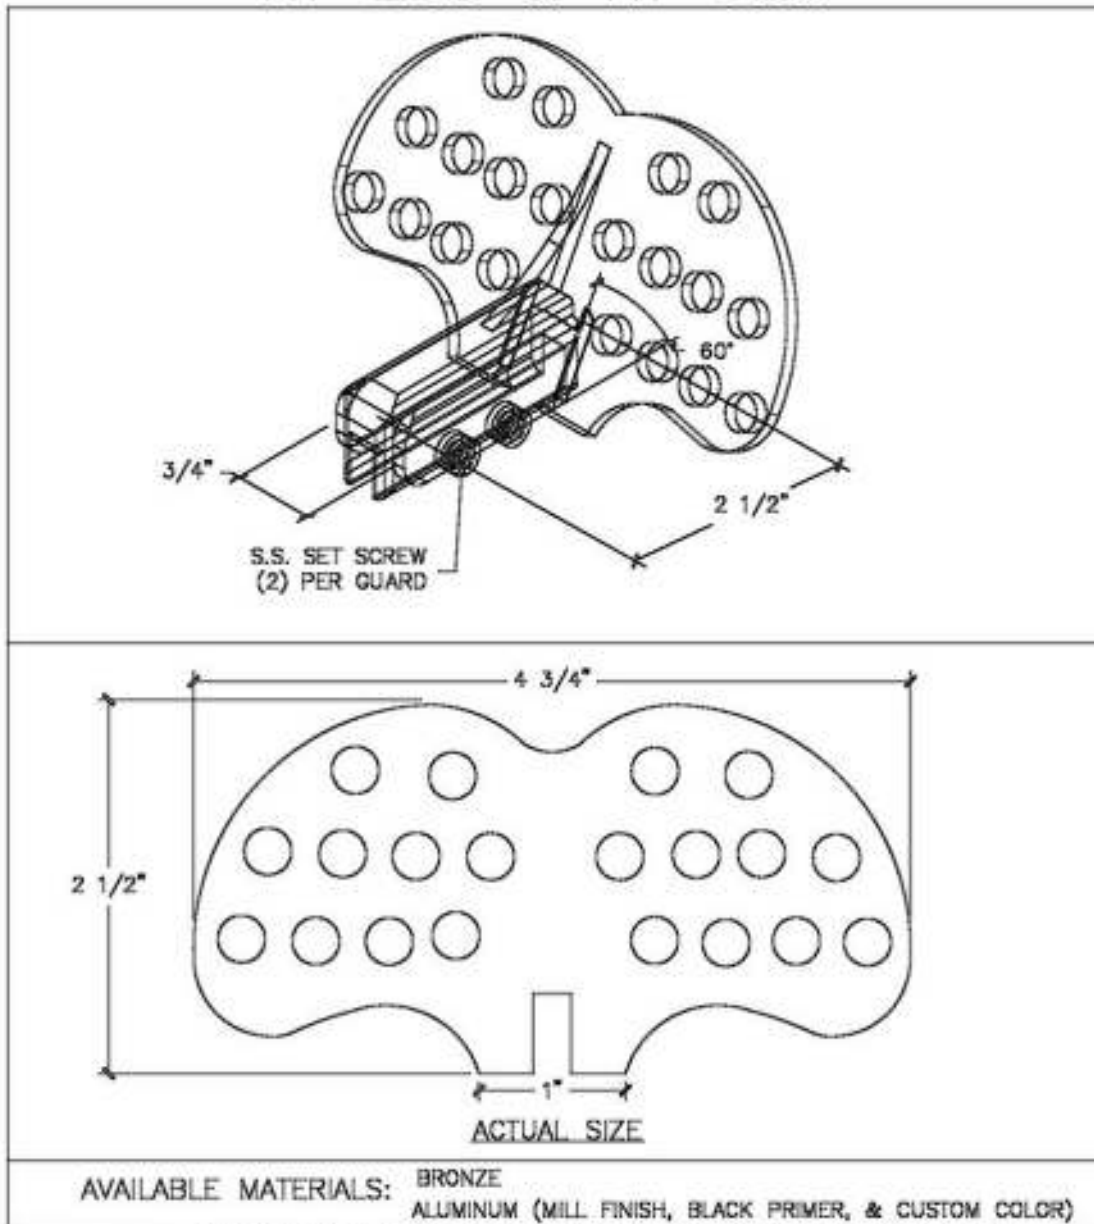

Distributed by: BEST MATERIALS®
Ph: 800-474-7570, 602-272-8128 Fax: 602-272-8014
www.BestMaterials.com Email: Sales@BestMaterials.com

COMMERCIAL SNOW GUARDS RT-200 & RT-300

INFORMATION: RT SNOW GUARDS ARE NON-PENETRATING DEVICES WHICH ARE SECURED TO THE STANDING SEAMS OF METAL ROOFS UTILIZING STAINLESS STEEL SET SCREWS TO CLAMP THEM IN PLACE. THEY REQUIRE NO GLUES, OR SEALANTS, AND WILL NOT RESTRICT THERMAL MOVEMENT OR CONTRIBUTE TO UNSIGHTLY OIL-CANNING. THEY ARE SUITED FOR DOUBLE-LOCK & MECHANICALLY SEAMED METAL ROOFS, AND ARE IDEAL FOR RESTORATION AND PRESERVATION WORK. AVAILABLE IN TWO SEAM SIZES.